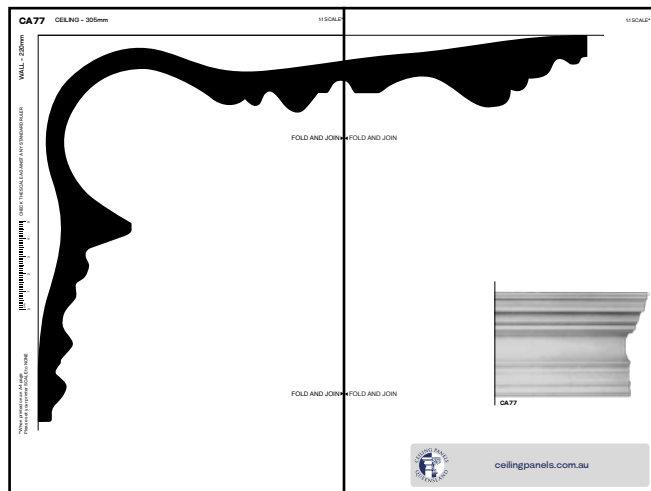

WALL - 220mm

CHECK THE SCALE AGAINST ANY STANDARD RULER

*When printed on an A4 page
Please set your printer SCALE to NONE

FOLD AND JOIN ▶

2 PAGES: Fold the dotted lines and then join.

FOLD AND JOIN ▶

CA77

1:1 SCALE*

CHECK THE SCALE AGAINST ANY STANDARD RULER

*When printed on an A4 page
Please set your printer SCALE to NONE

← FOLD AND JOIN

← FOLD AND JOIN

CA77

ceilingpanels.com.au