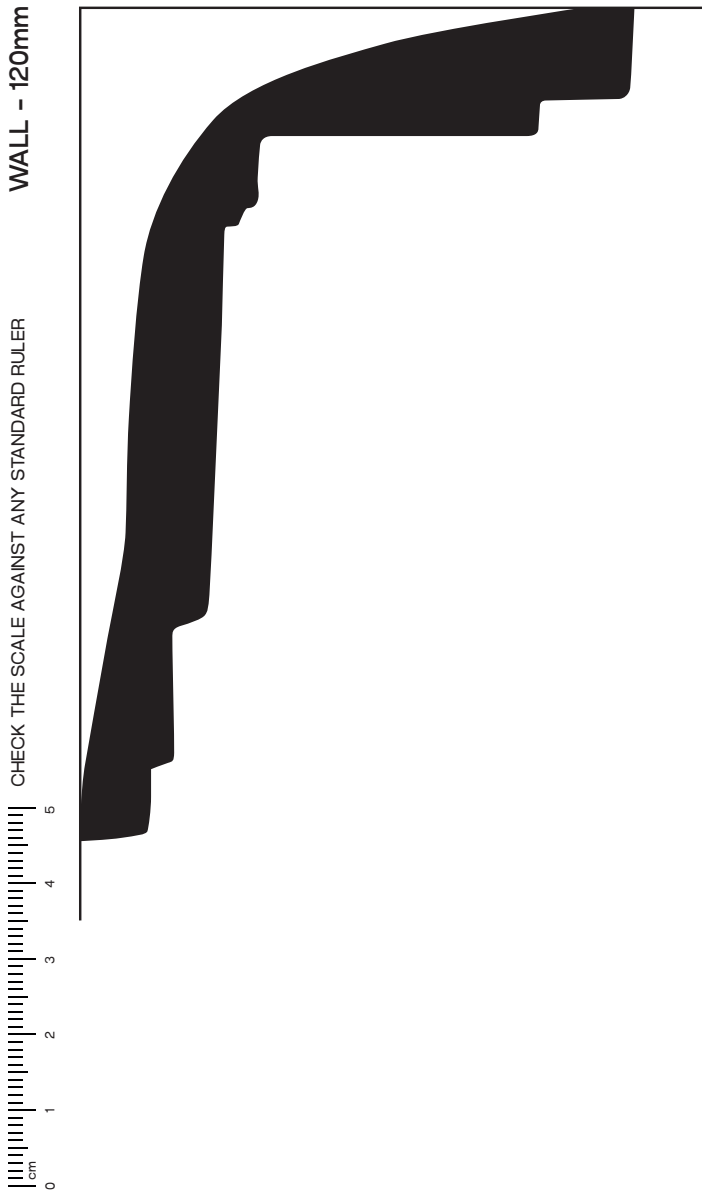

SRA245 CEILING - 80mm

1:1 SCALE*

*When printed on an A4 page
Please set your printer SCALE to NONE

ceilingpanels.com.au