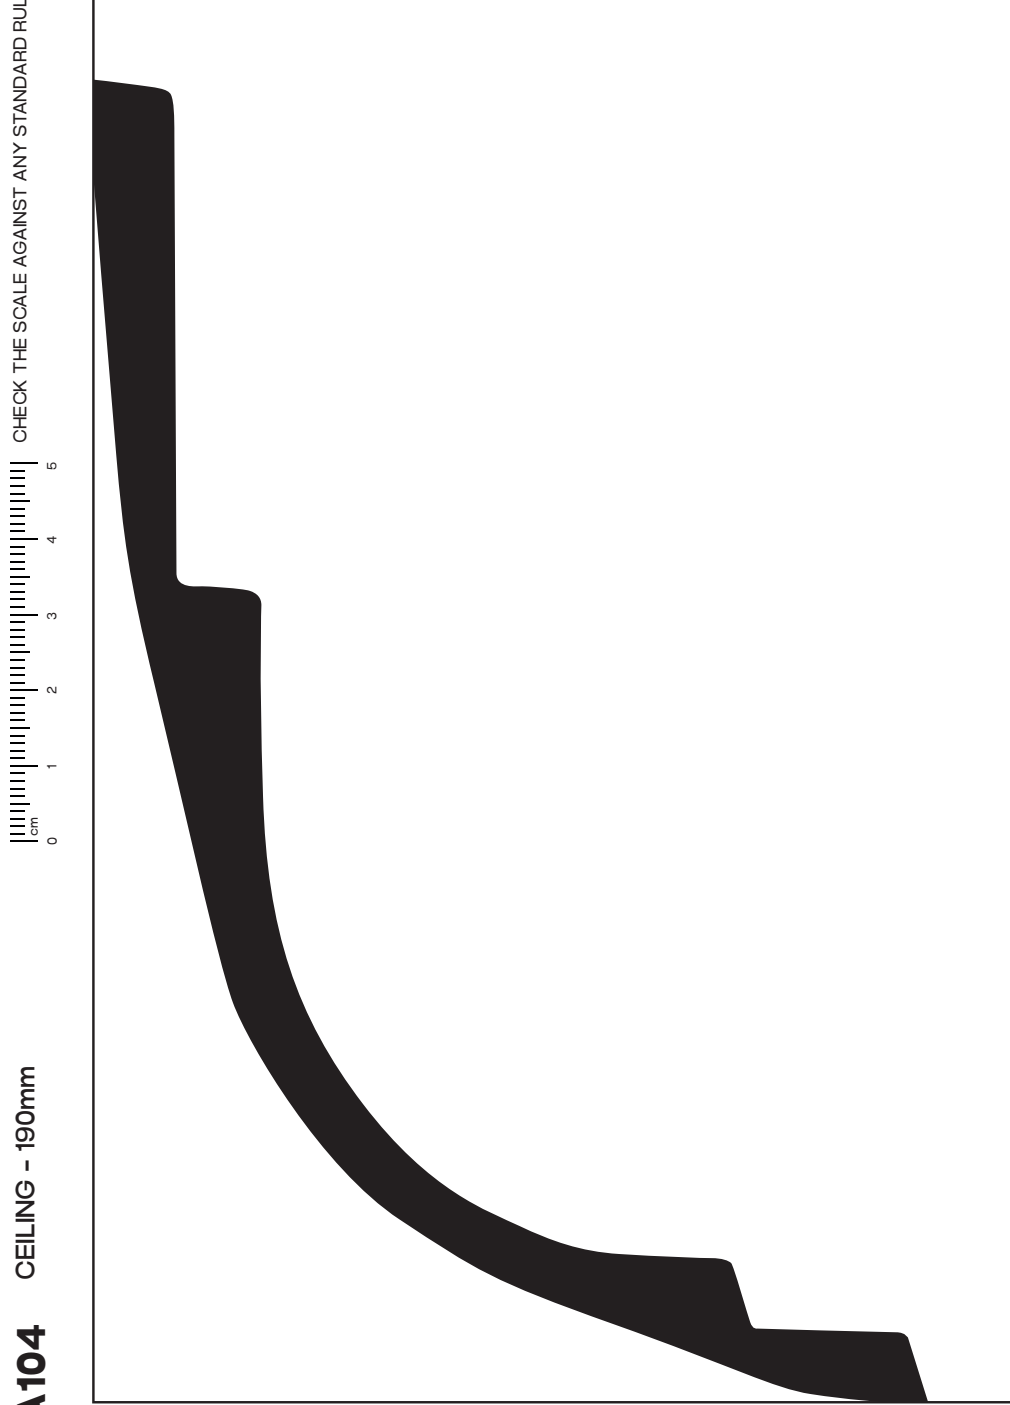

# SRA104

CEILING - 190mm

CHECK THE SCALE AGAINST ANY STANDARD RULER

\*When printed on an A4 page  
Please set your printer SCALE to NONE

1:1 SCALE\*

WALL - 120mm

[ceilingpanels.com.au](http://ceilingpanels.com.au)