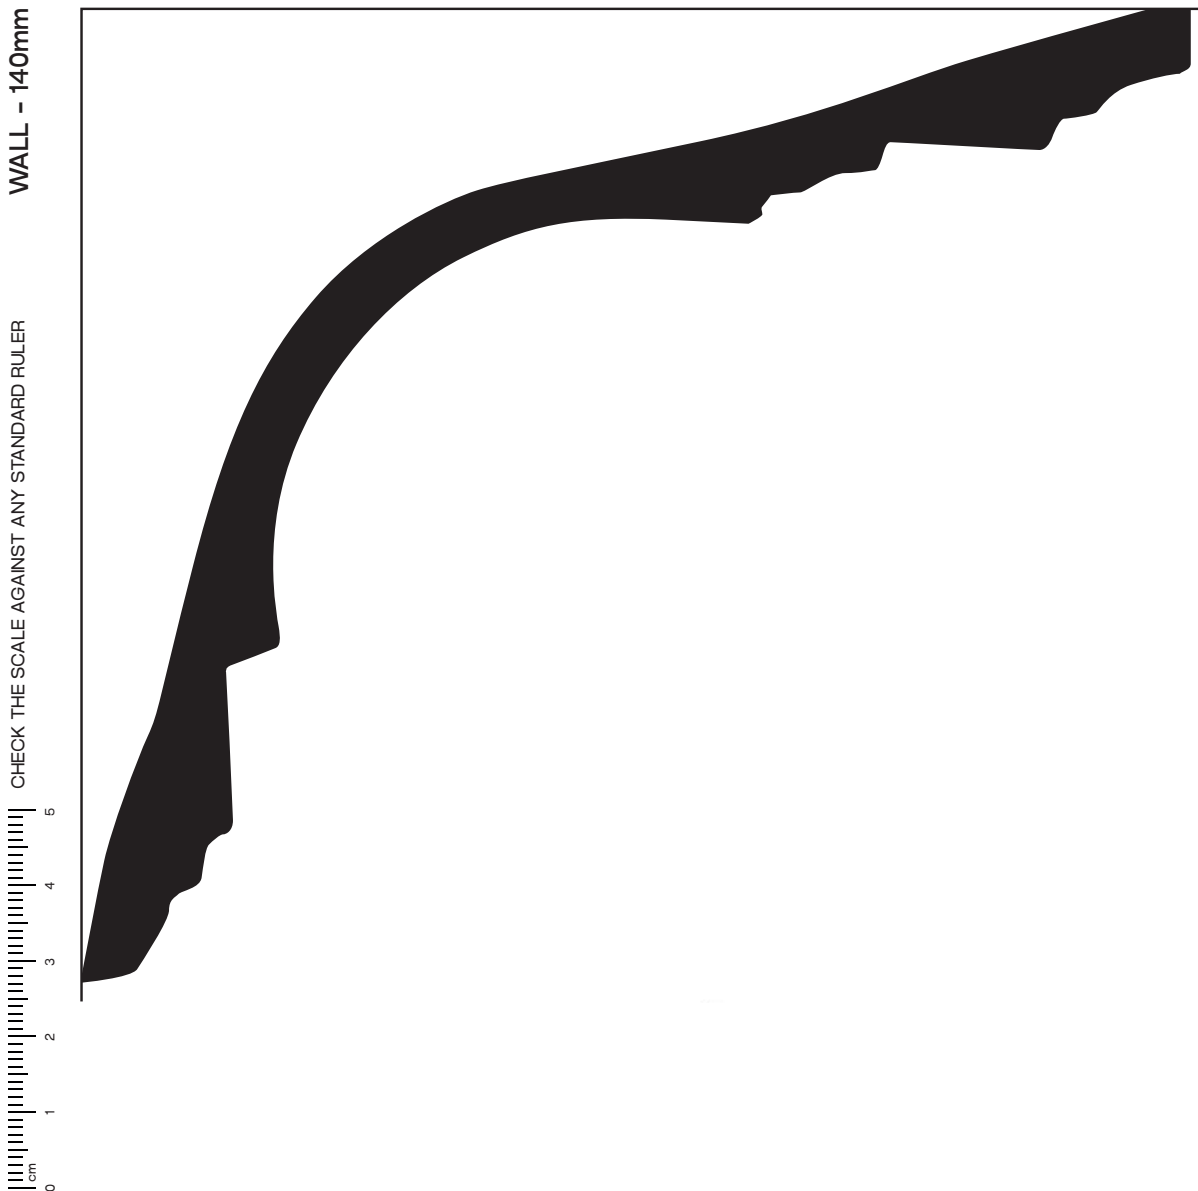

SRA96

CEILING - 160mm

1:1 SCALE*

*When printed on an A4 page
Please set your printer SCALE to NONE

ceilingpanels.com.au