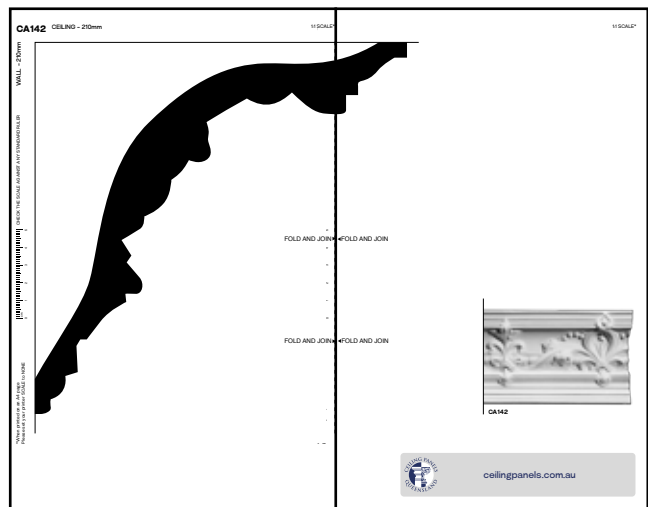

\*When printed on an A4 page  
Please set your printer SCALE to NONE

WALL - 210mm

CHECK THE SCALE AGAINST ANY STANDARD RULER

FOLD AND JOIN

FOLD AND JOIN

# CA142

1:1 SCALE\*

CHECK THE SCALE AGAINST ANY STANDARD RULER

FOLD AND JOIN

FOLD AND JOIN

\*When printed on an A4 page  
Please set your printer SCALE to NONE

2 PAGES: Fold the dotted lines and then join.

CA142