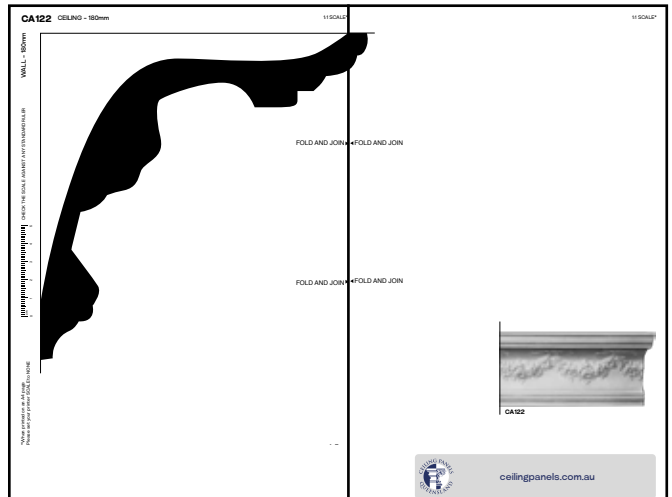

# CA122

1:1 SCALE\*

CHECK THE SCALE AGAINST ANY STANDARD RULER

◀ FOLD AND JOIN

◀ FOLD AND JOIN

\*When printed on an A4 page  
Please set your printer SCALE to NONE

2 PAGES: Fold the dotted lines and then join.