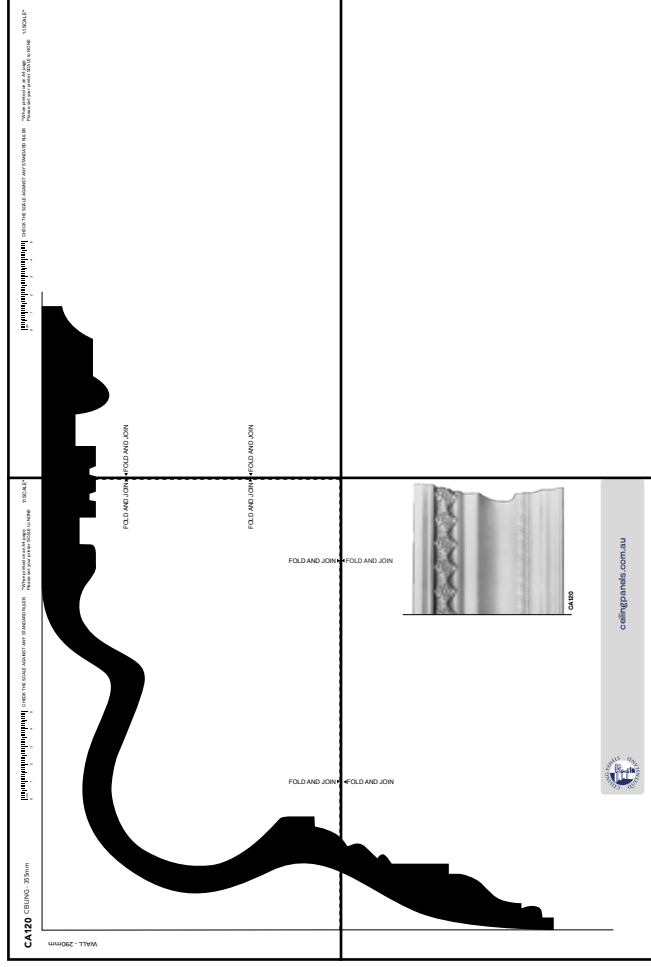

CA120 CEILING - 355mm

CHECK THE SCALE AGAINST ANY STANDARD RULER

*When printed on an A4 page
Please set your printer SCALE to NONE

1:1 SCALE*

WALL - 290mm

CA120

CHECK THE SCALE AGAINST ANY STANDARD RULER

1:1 SCALE*

*When printed on an A4 page
Please set your printer SCALE to NONE

◀ FOLD AND JOIN

◀ FOLD AND JOIN

3 PAGES: Fold the dotted lines and then join

CA120

1:1 SCALE*
*When printed on an A4 page
Please set your printer SCALE to NONE

CHECK THE SCALE AGAINST ANY STANDARD RULER

←FOLD AND JOIN

←FOLD AND JOIN

CA120

ceilingpanels.com.au